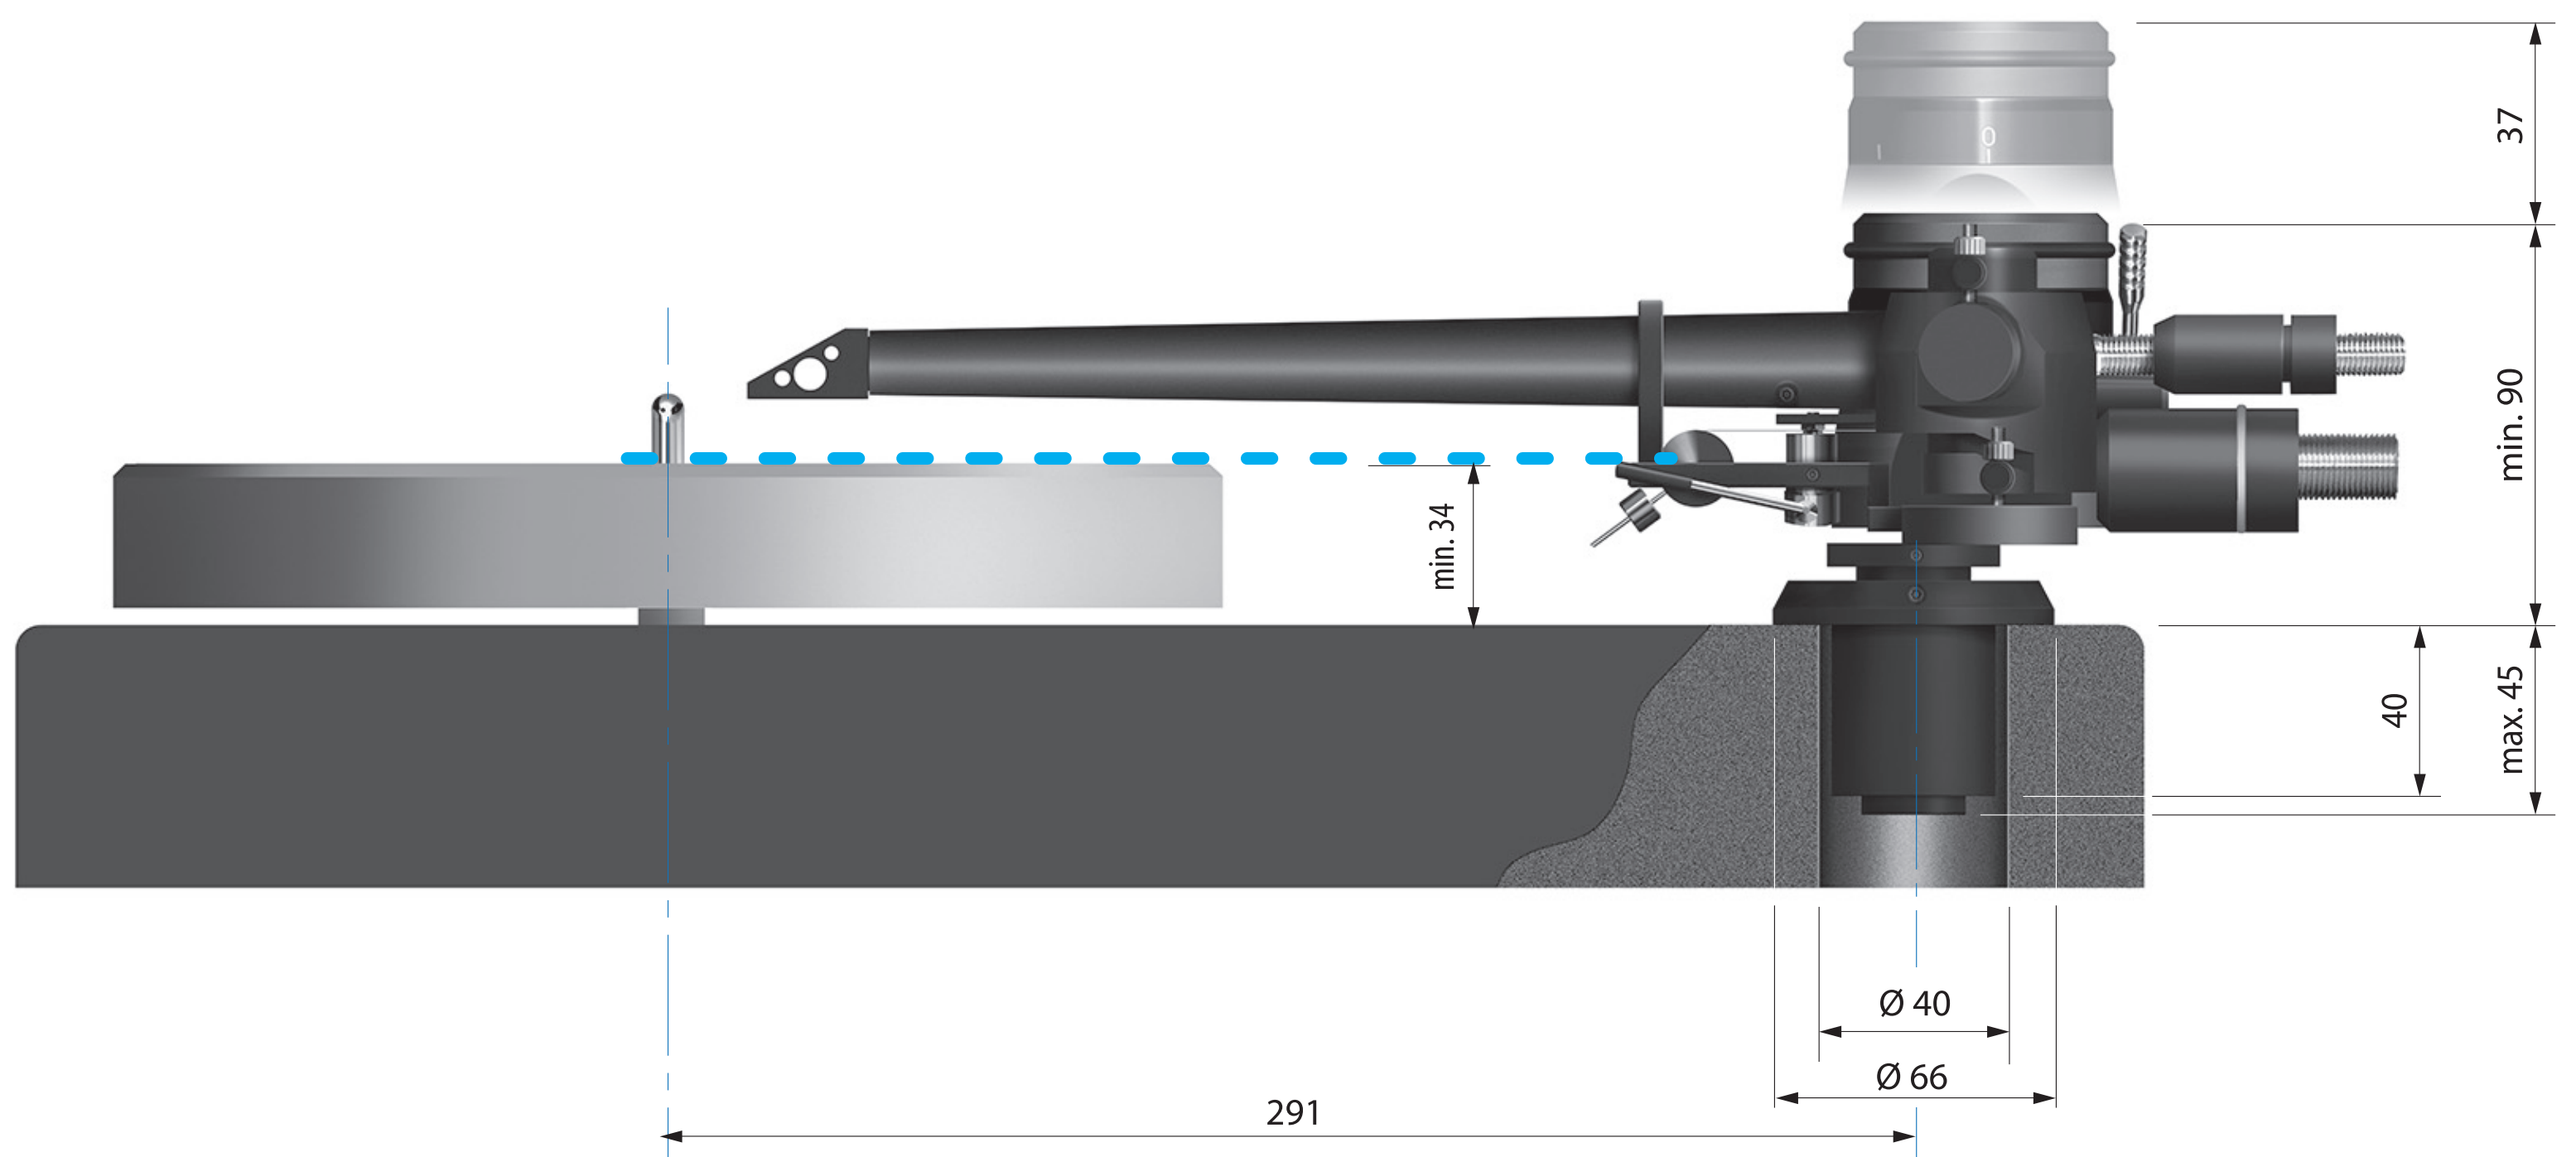

KUZMA 4Point 14 Tonearm Top view

KUZMA 4Point 14 Tonearm Side view

All dimensions in mm